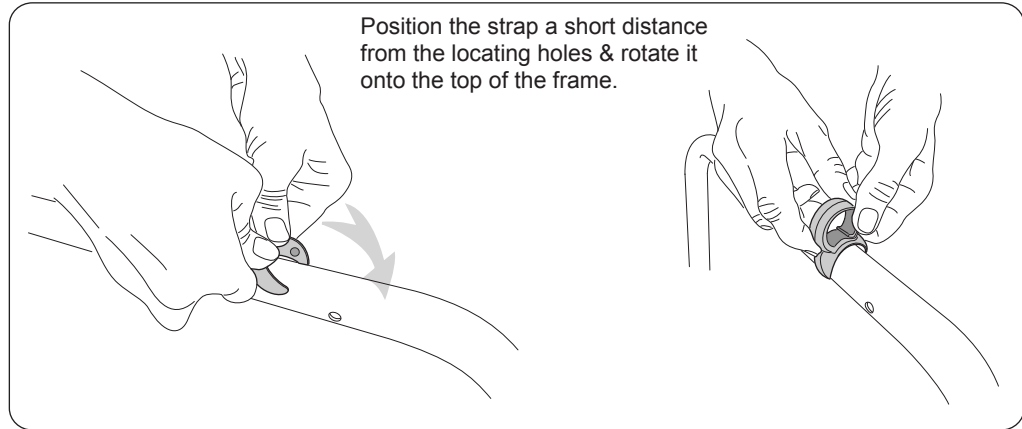

# Eco Swinger 'D' Flex Strap Replacement

Remove damaged strap. (Protective eyewear should be worn).