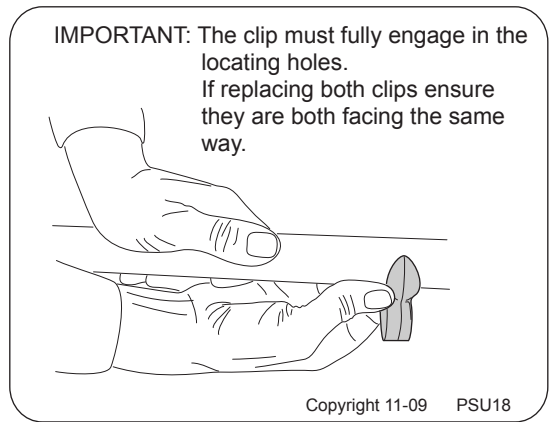

# Eco Swinger 'D' Flex Strap Replacement

Remove damaged strap. (Protective eyewear should be worn).